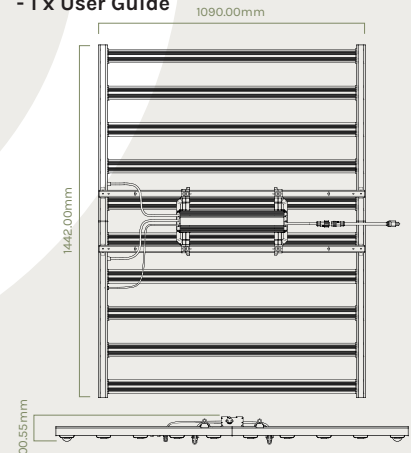

TACTICAL GROW GEAR

For more please visit treegers.com
or Contact us at support@treegers.com