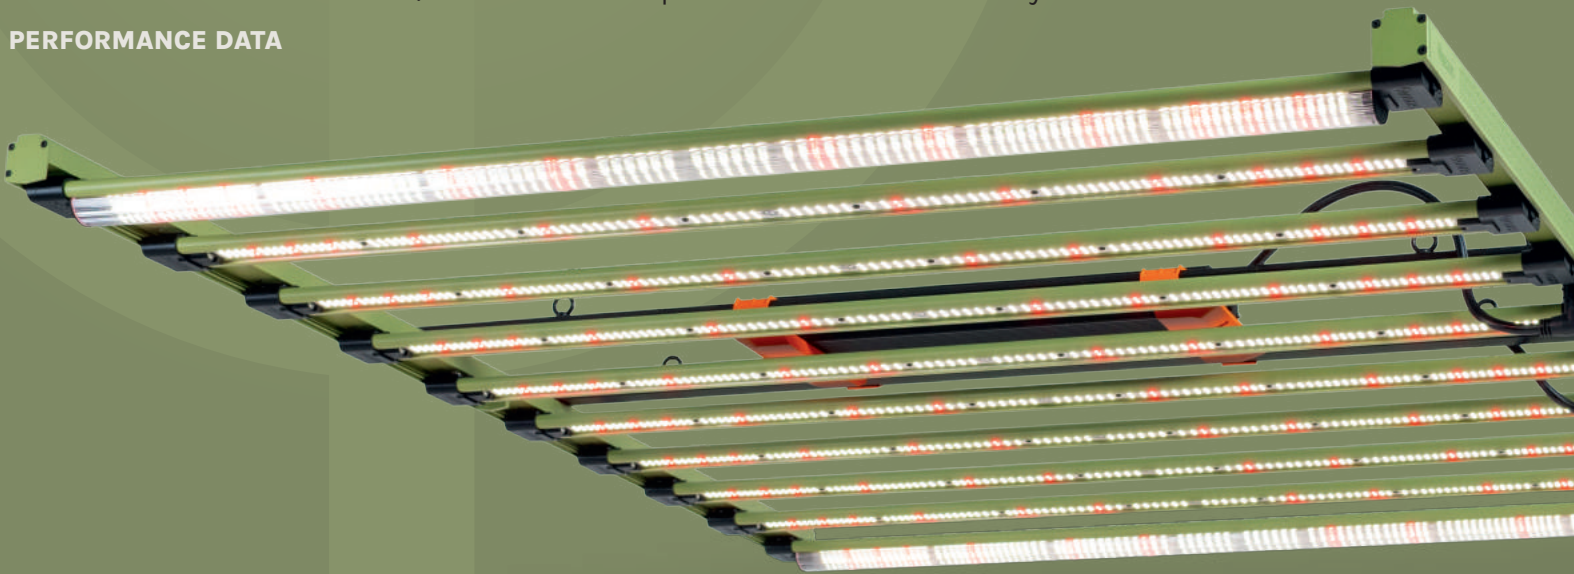

TREEGERS GL1000W+ LED FIXTURE

TREEGERS GL1000W+ LED FIXTURE - PERFORMANCE DATA

Harness the power, with a massive light output, usable photon efficacy and exceptional canopy uniformity, our **GL1000W+** will elevate your grow to the next level. The ultimate in cutting-edge, grow light technology and innovation, this 10 bar fixture with detachable bars, offers unbeatable performance and affordability.

PERFORMANCE DATA

<p>Up to 4.35 $\mu\text{mol}/\text{J}$ Diodes Efficacy</p>	<p>3090 $\mu\text{mol}/\text{s}$ PPF Output</p>	<p>IP66 WATERPROOF</p>	<p>5 YEAR WARRANTY</p>	<p>CE CERTIFIED</p>	<p>RoHS CERTIFIED</p>	<p>EMC CERTIFIED</p>	
<p>3.1 $\mu\text{mol}/\text{J}$ Photon Efficacy</p>	<p>INDUSTRY LEADING CANOPY UNIFORMITY</p>	<p>PLUG & PLAY</p>	<p>DESIGNED BY TREEGERS IN THE UK AND AUSTRALIA</p>	<p>LVD CERTIFIED</p>	<p>RCM CERTIFIED</p>	<p>UK CA CERTIFIED</p>	

treegers.com

SPECIFICATIONS:

Product Code: TGL0004
EAN/GTIN: 9309001188061
Power Consumption: 1000W ±5%
Light Output PPF: 3090 µmol/s
Fixture Efficacy: 3.1 µmol/J
Coverage Area: Minimum 1.2x1.5m up to Maximum 1.5x1.8 m
Application: Grow Tent, Grow Room, Multi-layer
Thermal Management: Passive Cooling
Input Voltage: 180-277V, 50/60 Hz
Max. Ambient Temperature/Humidity: 45°C / 90%
CCT: 3800K
CRI: +85
Power Factor: >0.95
THD: 20% max
Light Source: Ledestar 4000K & 5000K White 3030; Ledestar 660nm Red 3535
No of LED Bars: 10
No of Diodes Total: White 3360; Red 240
No of Diodes per LED Bar: White 336; Red 24

AVERAGE BEAM ANGLE (50%) : 119.5 DEG

SQD SPECTRUM GRAPH:

Full-Spectrum HybridF+ by TREGERS

Full-Spectrum HybridF+, used on our powerful GL+ series of LEDs, provides balance for Full-Cycle growing, with a focus on Flowering due to its Deep Red enhancement. An ideal choice for growers who want to boost their yields with one of the highest photon efficacy fixtures on the market.