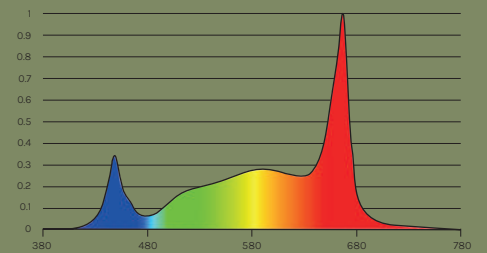

Full-Spectrum HybridF+, used on our powerful GL+ series of LEDs, provides balance for Full-Cycle growing, with a focus on Flowering due to its Deep Red enhancement. An ideal choice for growers who want to boost their yields with one of the highest photon efficacy fixtures on the market.

GL1000W+ - MAXIMUM INPUT CURRENT

Input Volt	DIMMING	INPUT POWER (W)	INPUT CURRENT (A)
230VAC	100%	1009.8W	4.87
240VAC	100%	1008.2W	4.68
277VAC	100%	1005.2W	4.09

TESTING PARAMETERS

Tested Product: Treegers GL1000W+ LED Fixture (with Optical Lens) **Reflection:** 0%
Distance from Canopy: 30cm, 40cm, 50cm, 80cm, 100cm **Fixture Power Intensity:** 100%
Area: 1.2x1.5m for 30cm, 40cm & 50cm; 1.5x1.8m for 80cm & 100cm **Fixture orientation:**
Points: 80 (8x10) for 1.2x1.5m; 120 (10x12) for 1.5x1.8m
Testing Equipment: Integrated 2m Sphere, Apogee & Treegers Quantum PAR Meters

WHAT'S IN THE BOX?

- 10 x High Powered LED Bars
- 1 x 1000W High Grade Driver
- 1 x Frame Kit (w/ 4 frame items + cabling)
- 2 x Driver Support Brackets
- 1 x Power Cable (w/ 1.8 m length, plug & Jnicon connector)
- 2 x Stainless Cable Hangers (D2 x 105mm)
- 1 x User Guide

PPFD MAPS PER CANOPY TO LIGHT DISTANCE

PPFD Map at 30cm

604	729	837	897	931	923	905	830	729	605
952	1116	1300	1371	1422	1409	1374	1308	1107	949
1077	1273	1465	1558	1615	1621	1563	1463	1283	1084
1093	1270	1458	1555	1609	1599	1541	1461	1270	1101
1089	1272	1463	1570	1610	1612	1546	1445	1265	1093
1070	1280	1461	1547	1611	1617	1573	1452	1280	1073
961	1116	1304	1368	1417	1434	1378	1312	1119	946
605	725	837	889	940	933	893	838	723	605

1.5m

PPFD Map at 40cm

564	698	771	840	864	856	838	773	696	563
789	986	1097	1169	1200	1195	1158	1093	979	798
910	1141	1265	1354	1392	1387	1357	1277	1143	914
964	1186	1322	1409	1455	1454	1409	1324	1185	970
965	1180	1311	1401	1449	1460	1412	1332	1184	968
918	1147	1275	1342	1379	1390	1346	1263	1143	912
789	981	1089	1168	1202	1207	1171	1095	996	789
564	699	763	837	870	857	844	778	701	561

1.5m

PPFD Map at 50cm

530	698	708	773	793	794	774	708	668	529
698	986	944	1029	1051	1050	1027	940	904	694
800	1141	1084	1189	1219	1231	1181	1079	1038	797
860	1186	1159	1262	1297	1308	1266	1169	1113	868
866	1180	1159	1269	1299	1290	1268	1156	1096	863
802	1147	1074	1188	1214	1212	1188	1089	1040	795
695	906	946	1028	1050	1060	1019	948	904	699
531	675	704	776	794	799	773	708	670	532

1.5m

PPFD Map at 80cm

300	353	416	440	457	477	474	455	438	414	350	298
372	427	518	559	583	608	604	586	561	516	429	372
437	507	615	668	698	733	733	699	637	616	510	434
485	565	692	749	787	825	824	791	741	695	562	487
520	601	735	795	834	876	870	829	793	738	606	520
519	605	733	789	827	883	873	827	796	738	600	520
487	559	689	745	780	828	827	795	746	694	562	482
436	505	611	668	700	727	730	700	664	619	508	436
372	427	519	553	578	613	608	580	536	514	425	368
301	349	416	441	455	473	477	458	442	414	356	301

1.8m

PPFD Map at 100cm