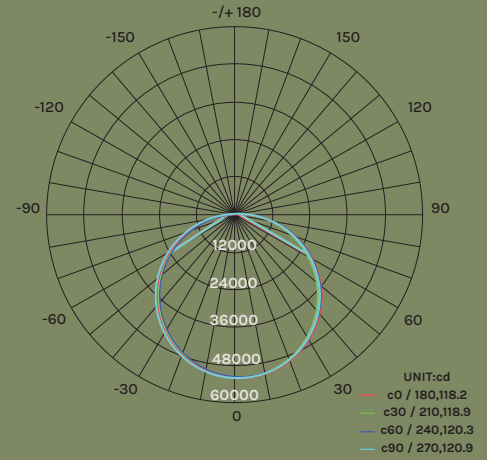

SPECIFICATIONS:

Product Code: TGL0004
EAN/GTIN: 9309001188061
Power Consumption: 1000W ±5%
Light Output PPF: 3090 µmol/s
Fixture Efficacy: 3.1 µmol/J
Coverage Area: Minimum 1.2x1.5m up to Maximum 1.5x1.8 m
Application: Grow Tent, Grow Room, Multi-layer
Thermal Management: Passive Cooling
Input Voltage: 180-277V, 50/60 Hz
Max. Ambient Temperature/Humidity: 45°C / 90%
CCT: 3800K
CRI: +85
Power Factor: >0.95
THD: 20% max
Light Source: Ledestar 4000K & 5000K White 3030; Ledestar 660nm Red 3535
No of LED Bars: 10
No of Diodes Total: White 3360; Red 240
No of Diodes per LED Bar: White 336; Red 24

Diodes Efficacy: White 3030 3.25 µmol/J; Red 3535 4.35µmol/J
Driver: Sosen
Ingress Protection: IP66
Lifetime LED Bars: +60 000Hrs
Lifetime Driver: +80 000Hrs under 80% loading
Dimming: 0-10-20-30-40-50-60-70-80-90-100% (w/ Treegers Precise T Dimmer 0-10V)
External Control: w/ Treegers Growcast or any Universal Controller
BTUs with Driver: 3411.8
BTUs without Driver: 3241.2
Fixture Dimensions: 1442x1090x100 mm
Fixture Weight: 13.50 Kg
Driver Dimensions & Weight: 440x89.5x44.5 mm & 3.8 Kg
Carton Dimensions: 1170x440x157 mm
Gross Weight: 16.80 Kg
Certifications: CE, UKCA, RCM, RoHS, SAA
Warranty: 5 Years
Light Distribution: 120°

AVERAGE BEAM ANGLE (50%) : 119.5 DEG

SQD SPECTRUM GRAPH:

Full-Spectrum HybridF+ by TREGERS