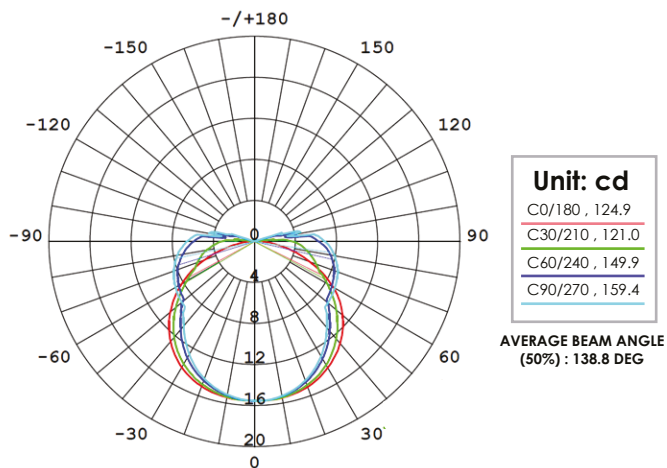

50W FAR-RED LED BAR

PRODUCT CODE: LUMLED030

ePPF (400-750 nm): 155 $\mu\text{mol/s}$

ePPE (400-750 nm): 3.1 $\mu\text{mol/J}$

INPUT VOLTAGE: 220-240 V AC, 50-60 Hz

INPUT POWER: 50 W (+/- 5%) @230 V AC

DRIVER: INTEGRATED

WATERPROOF/DUSTPROOF: IP65

LIFE SPAN: L90 > 45000 HRS

LIGHT DISTRIBUTION: 140°

LIGHT SOURCE: FAR-RED DIODES

DIMENSIONS: 1000 x 48 x 42 mm

WEIGHT: 1.2 Kg

THERMAL MANAGEMENT: PASSIVE

POWER FACTOR: 0.95 @230 V (100%)

WORKING TEMPERATURE: -10 °C - +40 °C

WORKING HUMIDITY: 20% - 80%, NON-CONDENSING

DIMMABLE: NO

DAISY-CHAIN CAPABILITY: YES (MAX. 18 PCS)

SPECTRA ZEUS 600W PRO 3.1 + 2 x 50W FAR RED LED BAR