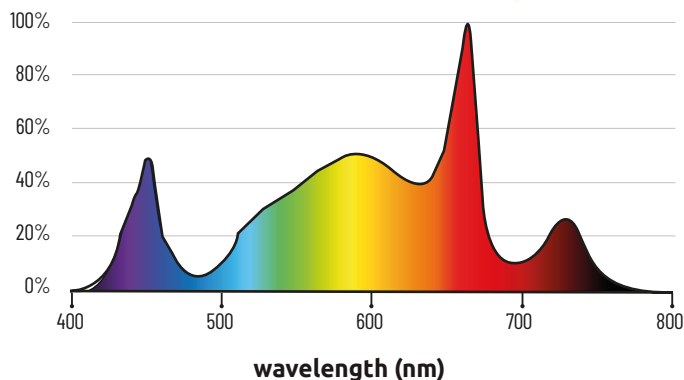

ITEMS INCLUDED IN THE BOX:

- 1 x 50W FAR-RED LED Bar
- 2 x Stainless Steel Hook

ITEMS NOT INCLUDED, SOLD SEPARATELY:

- [LUMM0084] FR/UV LED Light Bar Power Cable 4 m
- [LUMM0085] FR/UV LED Light Bar Daisy Chain Cable 1.5 m