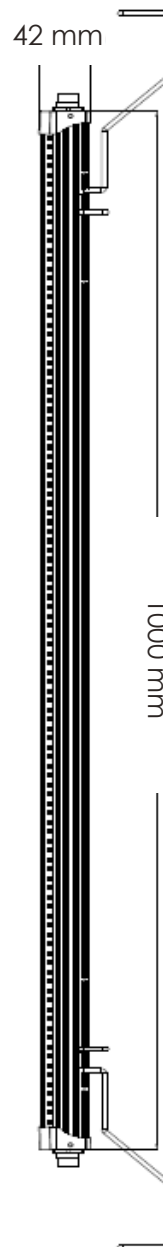

GROW OPTIMAL
BY REQUESTING
A LIGHT PLAN & REPORT

50W FAR-RED LED BAR

PRODUCT CODE: LUMLED030

ePPF (400-750 nm): 155 $\mu\text{mol/s}$

ePPE (400-750 nm): 3.1 $\mu\text{mol/J}$

INPUT VOLTAGE: 220-240 V AC, 50-60 Hz

INPUT POWER: 50 W (+/- 5%) @230 V AC

DRIVER: INTEGRATED

WATERPROOF/DUSTPROOF: IP65

LIFE SPAN: L90 > 45000 HRS

LIGHT DISTRIBUTION: 140°

LIGHT SOURCE: FAR-RED DIODES

DIMENSIONS: 1000 x 48 x 42 mm

WEIGHT: 1.2 Kg

ITEMS INCLUDED IN THE BOX:

- 1 x 50W FAR-RED LED Bar
- 2 x Stainless Steel Hook

ITEMS NOT INCLUDED, SOLD SEPARATELY:

- [LUMM0084] FR/UV LED Light Bar Power Cable 4 m
- [LUMM0085] FR/UV LED Light Bar Daisy Chain Cable 1.5 m