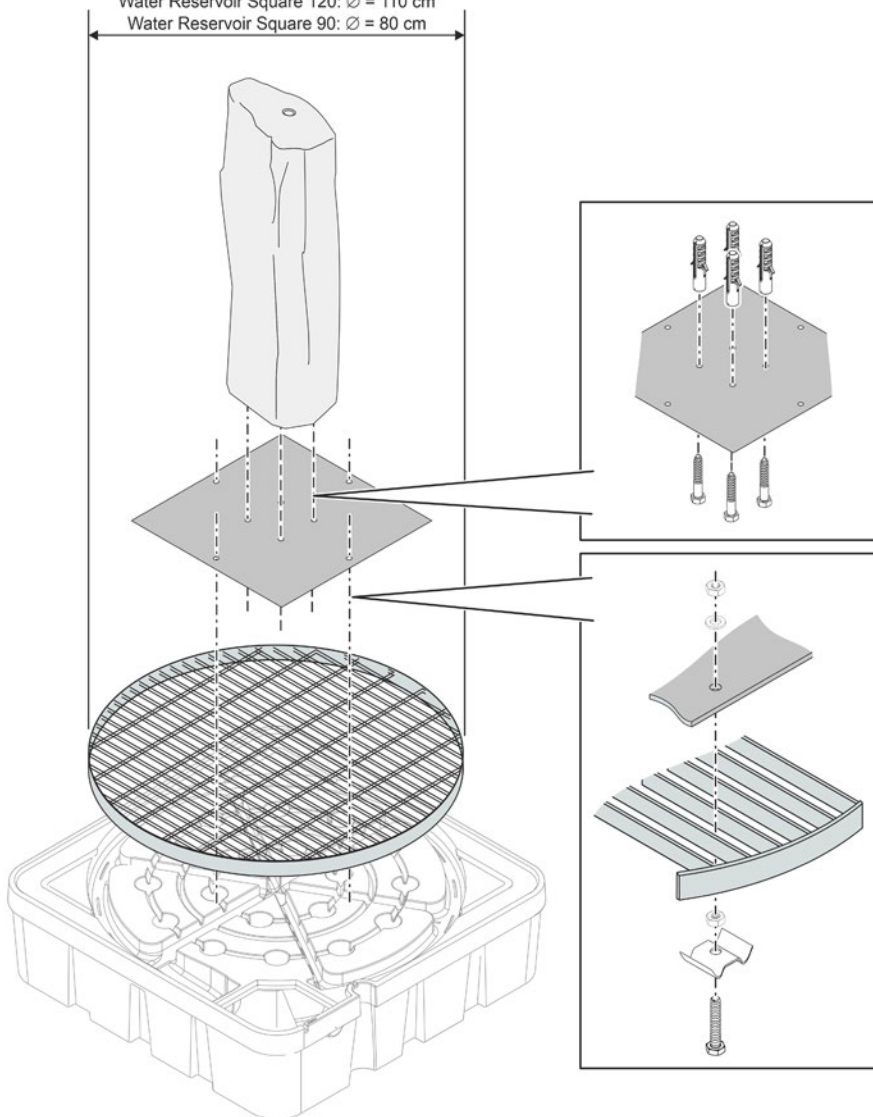

### Water Reservoir Square 60, Square 90, Square 120

### Water Reservoir Square 90, Square 120

Square 120: max. 3 × Ø 38 mm  
Square 90: max. 3 × Ø 19 mm

A

Beispiel - Example - Exemple - Ejemplo

Water Reservoir Square 120:  $\varnothing = 110$  cm  
Water Reservoir Square 90:  $\varnothing = 80$  cm