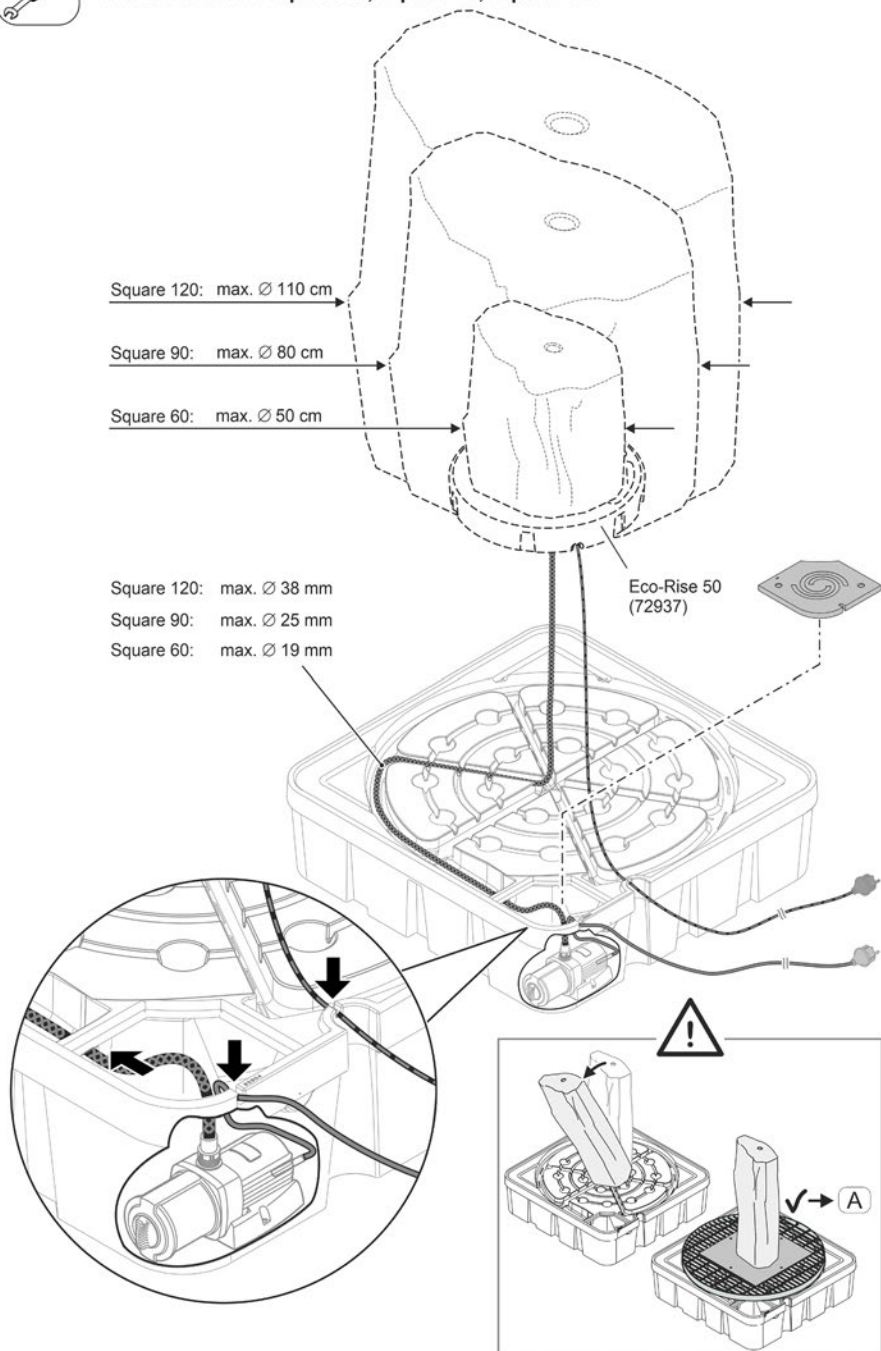

### Water Reservoir Square 90

### Water Reservoir Square 120

WRR0003

WRR0008

### Water Reservoir Square 60, Square 90, Square 120

### Water Reservoir Square 90, Square 120

Square 120: max. 3 × Ø 38 mm  
Square 90: max. 3 × Ø 19 mm

A

Beispiel - Example - Exemple - Ejemplo

Water Reservoir Square 120:  $\varnothing = 110$  cm  
Water Reservoir Square 90:  $\varnothing = 80$  cm