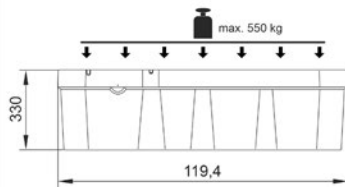

Water Reservoir Square 120

WRR0003