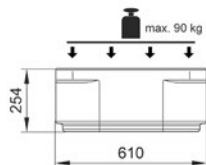

Water Reservoir Square 60