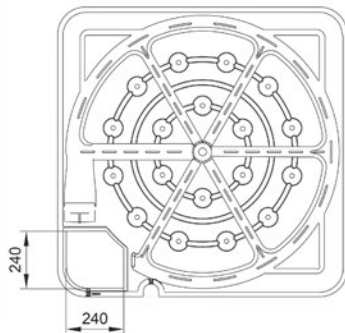

Water Reservoir Square 120

WRR0003