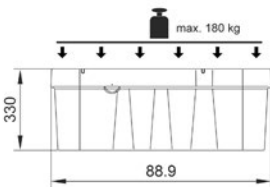

Water Reservoir Square 90