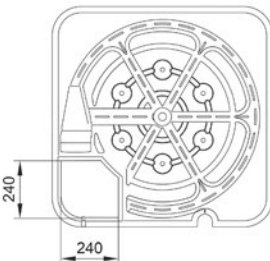

Water Reservoir Square 90