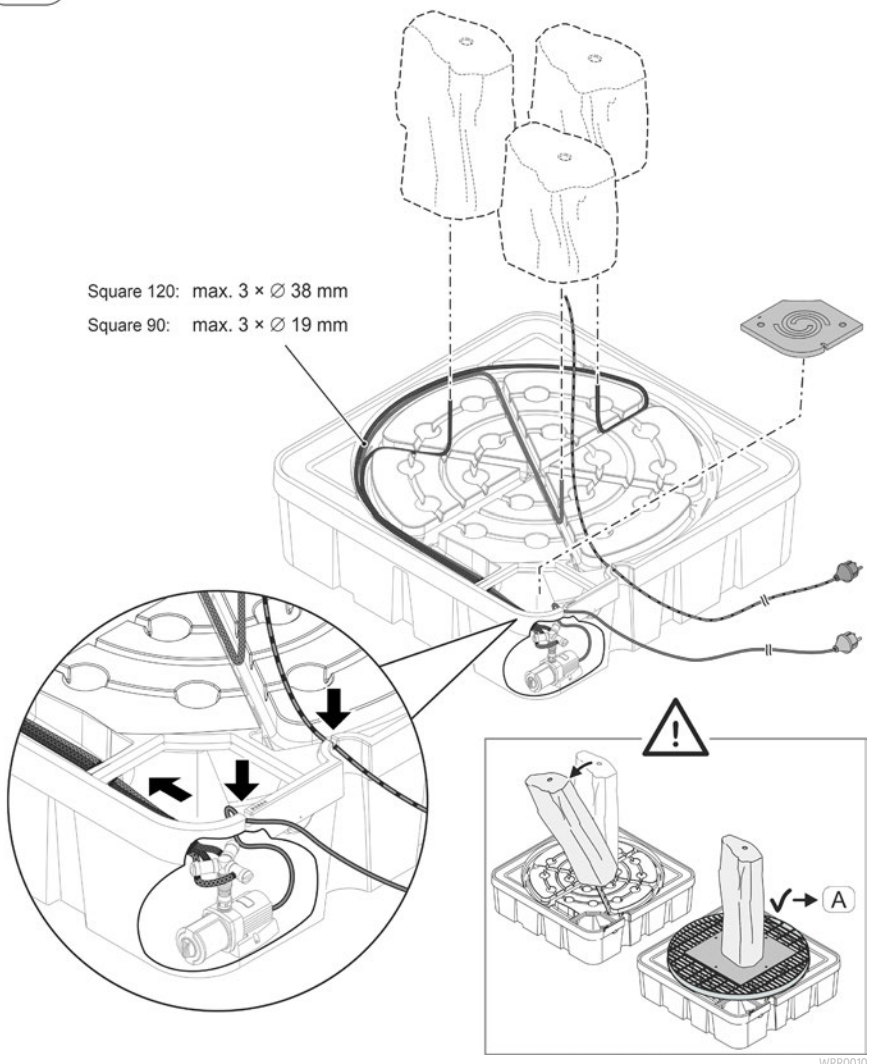

### Water Reservoir Square 90

### Water Reservoir Square 120

WRR0003

WRR0008

### Water Reservoir Square 60, Square 90, Square 120

### Water Reservoir Square 90, Square 120

Square 120: max. 3 × Ø 38 mm  
Square 90: max. 3 × Ø 19 mm

A

Beispiel - Example - Exemple - Ejemplo

Water Reservoir Square 120:  $\varnothing = 110$  cm  
Water Reservoir Square 90:  $\varnothing = 80$  cm