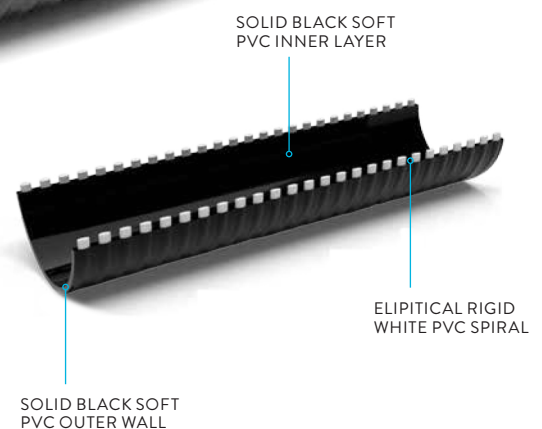

RIBBED POND HOSE / 30M ROLL

THIS HOSE IS IDEAL FOR WATER SUPPLY FOR ALL PONDS AND WATER FEATURES, WITH IT'S HEAVY DUTY SPIRAL REINFORCEMENT AND UV PROTECTION.

- High Flexibility
- Low Corrugation
- Smooth Inside to maximise flow & minimise friction loss
- UV Stabilised
- Temperature Range -10°C to 60°C

CODE	INCH	MM	GR/M	BAR	MBAR	MM
10PR012	1/2	13	125	9	700	54
10PR013	3/4	19	200	8	700	85
10PR014	1	25	235	7	700	113
10PR015	1 1/4	32	340	6	700	144
10PR016	1 1/2	40	460	5.5	700	180
10PR017	2	50	800	5	700	225

* Working & Bursting Pressure Valid at 20°C

** Length Tolerance +/-5% =

*** Inner Diameter Tolerance +/-2%

FOR THE COMPLETE PONDMAX RANGE

GO TO PONDMAX.COM.AU