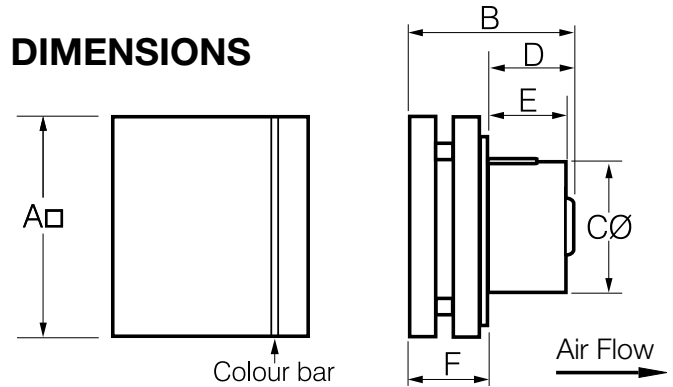

ACCESSORIES

- External Grilles.
- Flexible Duct - Fire Rated AS/NZS 4254.
- Wall Tubes.
- Fan Controllers.

MODEL NO.	DUCT SIZE	A □	B	CØ	D	E	F
SILDES100..	100	188	130	99	85	79	45
SILDES200..	125	210	145	116	89	80	56
SILDES300..	150	247	179	146	112	95	67

*Conditions apply. For details visit: fantechtrade.com.au/warranty

All dimensions in mm