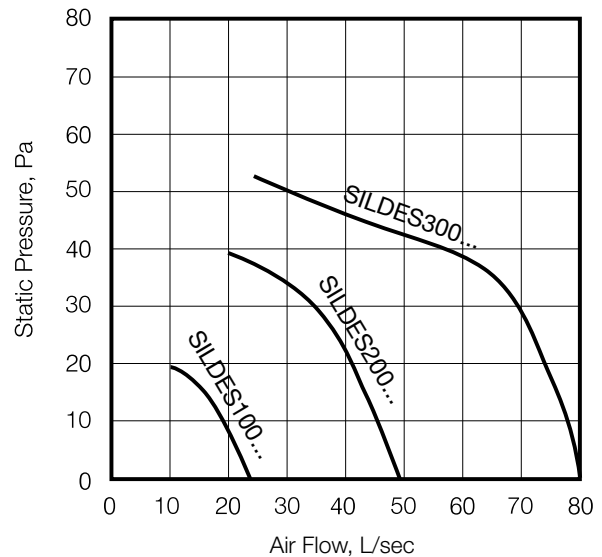

ACCESSORIES

- External Grilles.
- Flexible Duct - Fire Rated AS/NZS 4254.
- Wall Tubes.
- Fan Controllers.

MODEL NO.	DUCT SIZE	A □	B	CØ	D	E	F
SILDES100..	100	188	130	99	85	79	45
SILDES200..	125	210	145	116	89	80	56
SILDES300..	150	247	179	146	112	95	67

*Conditions apply. For details visit: fantechtrade.com.au/warranty

All dimensions in mm