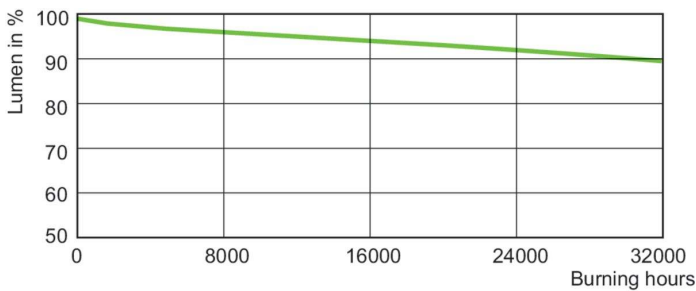

Photometric data

Light Distribution Diagram - MASTER Agro 400W E40 1SL/12

Lifetime

LDLE\_SONTHORT\_0010-Life expectancy diagram

Lumen Maintenance Diagram - MASTER Agro 400W E40 1SL/12

HORTI