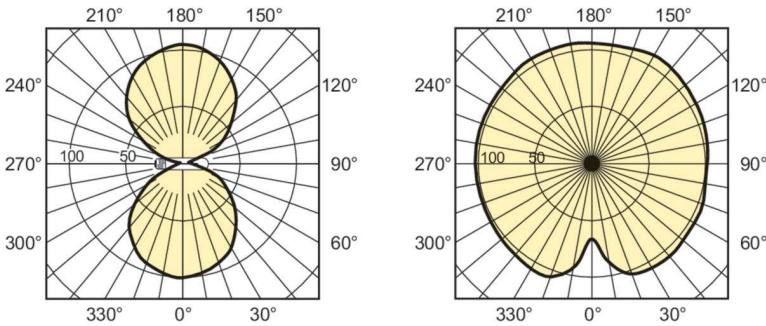

Photometric data

Light Distribution Diagram - MASTER Agro 400W E40 1SL/12