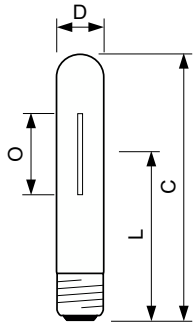

### Product data

General Information	
Cap-Base	E40
Operating Position	UNIVERSAL [Any or Universal (U)]
Life to 50% Failures (Nom)	18,000 h

Light Technical	
Color Code	220 [CCT of 2000K]
Chromaticity Coordinate X (Nom)	0.520
Chromaticity Coordinate Y (Nom)	0.415
Correlated Color Temperature (Nom)	2000 K
Luminous Efficacy (rated) (Nom)	130 lm/W
Color rendering index (CRI)	20
Arc Length O (Nom)	83 mm

Operating and Electrical	
Power Consumption	430.0 W
Voltage (Nom)	128 V

Controls and Dimming	
Dimmable	No

Mechanical and Housing	
Bulb Finish	Clear
Bulb Shape	T46
Net Weight (Piece)	0.192 kg

Approval and Application	
Mercury (Hg) Content (Nom)	22.0 mg
Energy Consumption kWh/1000 h	473 kWh

Numerator - Quantity Per Pack	1
EAN/UPC - Product/Case	8711500707505
Numerator - Packs per outer box	12

EAN/UPC - Case	8711500183019
----------------	---------------

Dimensional drawing

Product	D (max)	O	L	C (max)	A
MASTER Agro 400W E40 1SL/12	47 mm	83 mm	175 mm	278 mm	205 mm